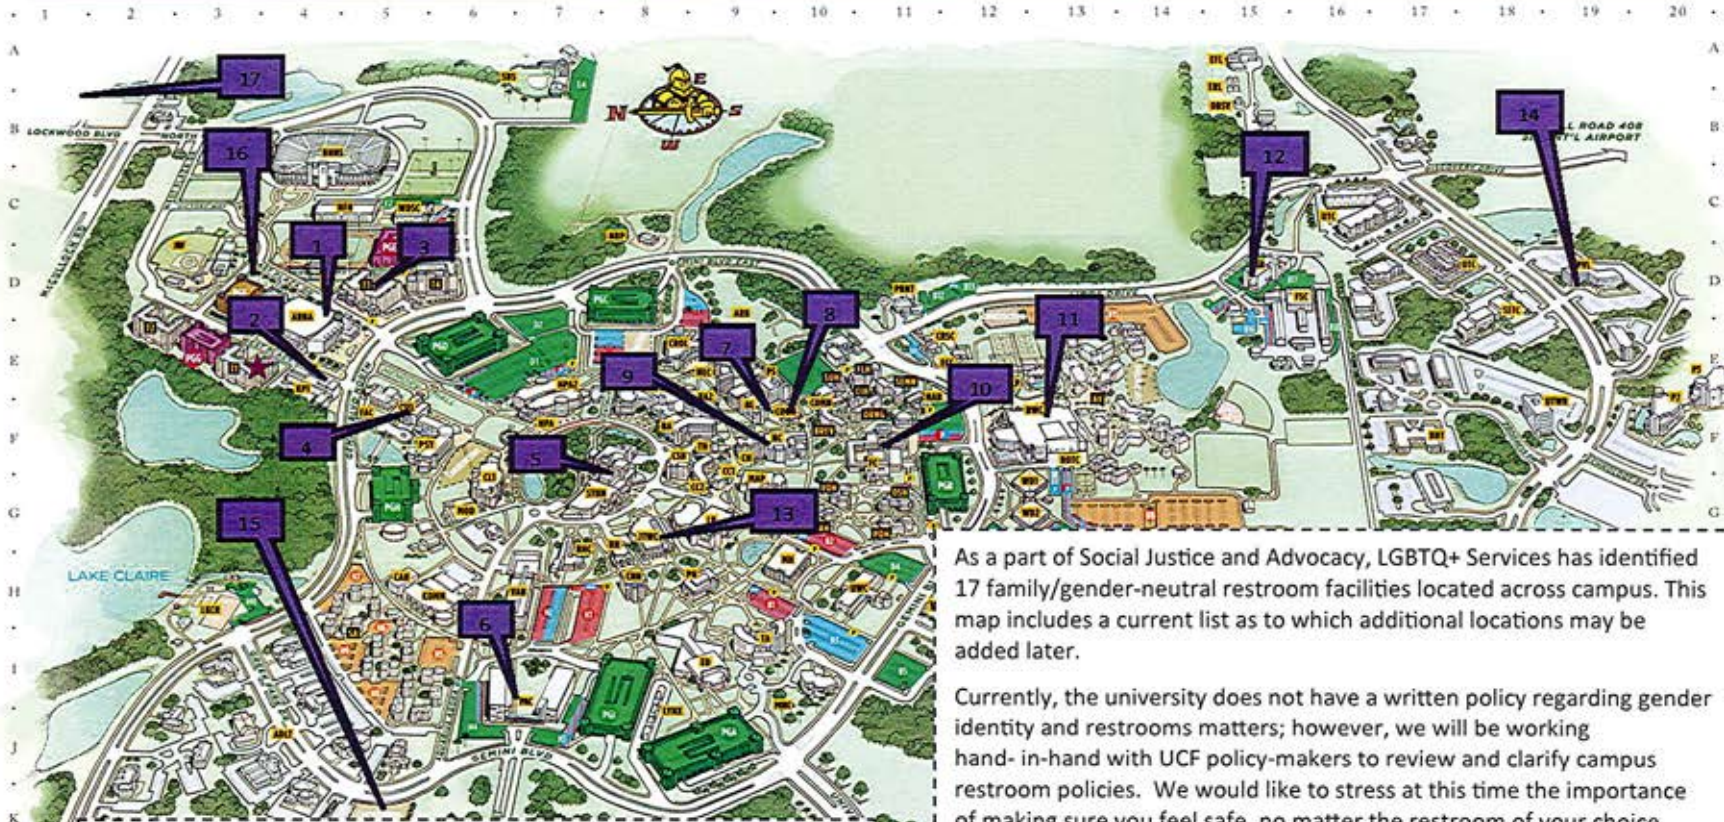

Gender-Neutral Restrooms

- | | |
|--|---|
| 1) UCF Arena Lobby | 10) Pride Commons |
| 2) Wellness Center | 11) Recreation & Wellness Center |
| 3) Tower 3 lobby | 12) Facilities and Safety (next to UCF Police Department) |
| 4) Career Services Experiential Learning | 13) John T. Washington Center |
| 5) Student Union (Smoothie King) | 14) Research Pavilion |
| 6) Performing Arts Building | 15) Fraternity and Sorority Life |
| 7) Counseling Center | 16) All Knight Study (by CFE Arena) |
| 8) Alcohol & Other Drugs Office | 17) Central Florida Hillel |
| 9) Health Services | |

As a part of Social Justice and Advocacy, LGBTQ+ Services has identified 17 family/gender-neutral restroom facilities located across campus. This map includes a current list as to which additional locations may be added later.

Currently, the university does not have a written policy regarding gender identity and restrooms matters; however, we will be working hand-in-hand with UCF policy-makers to review and clarify campus restroom policies. We would like to stress at this time the importance of making sure you feel safe, no matter the restroom of your choice.

Please email SJA@ucf.edu or call at 407-823-1401, if you have questions or concerns regarding gender-neutral restroom accommodations. Our office is located in the Student Union, Room 153, and our website is www.sja.sdes.ucf.edu.